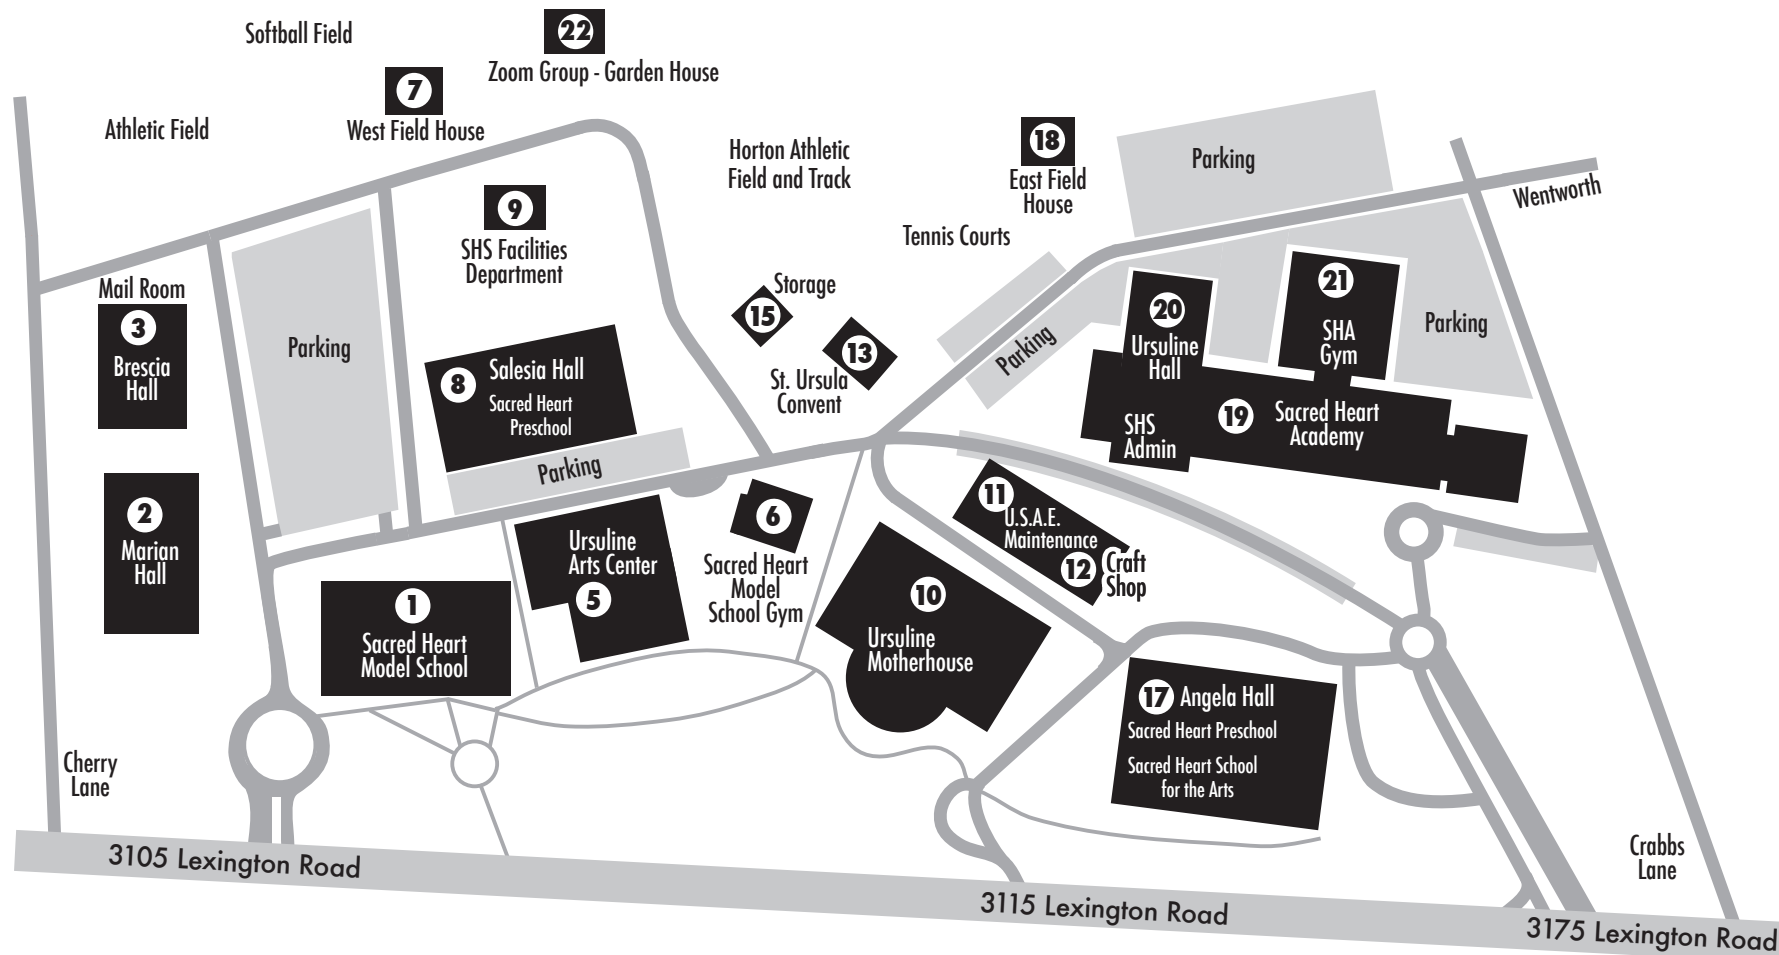

URSULINE CAMPUS GUIDE

- 1 Sacred Heart Model School: *Co-ed, Grade K-8*
- 2 Marian Hall
- 3 Brescia Hall - Ursuline Sisters administrative offices, mailroom, conference rooms
- 5 Ursuline Arts Center
- 6 Sacred Heart Model School Gym
- 7 West Fieldhouse
- 8 Salesia Hall
  Sacred Heart Preschool -
  Montessori and Progressive Program,
  Junior Kindergarten: *Co-ed, Ages 3-6*
- 9 SHS Facilities Department

- 10 Ursuline Motherhouse - Chapel of the Immaculate Conception and Convent
- 11 U.S.A.E. Maintenance
- 12 Craft Shop
- 13 St. Ursula Convent - private
- 15 Storage
- 17 Angela Hall
  Sacred Heart Preschool - Toddler Program:
  Co-ed, Ages 1-2
  Sacred Heart School for the Arts:
  Co-ed, All Ages
- 18 East Fieldhouse
- 19 Sacred Heart Academy: Girls, Grades 9-12
- 20 Ursuline Hall - SHS Administrative Services
- 21 Sacred Heart Academy Gym
- 22 Zoom Group - Garden House

URSULINE SISTERS
OF LOUISVILLE

3105 Lexington Road
Louisville, Kentucky 40206
502-897-1811
www.ursulinesisterslouisville.org

At Ursuline Campus
Sponsored by the Ursuline Sisters of Louisville

3177 Lexington Road
Louisville, Kentucky 40206
502-896-3910
www.sacredheartschools.org